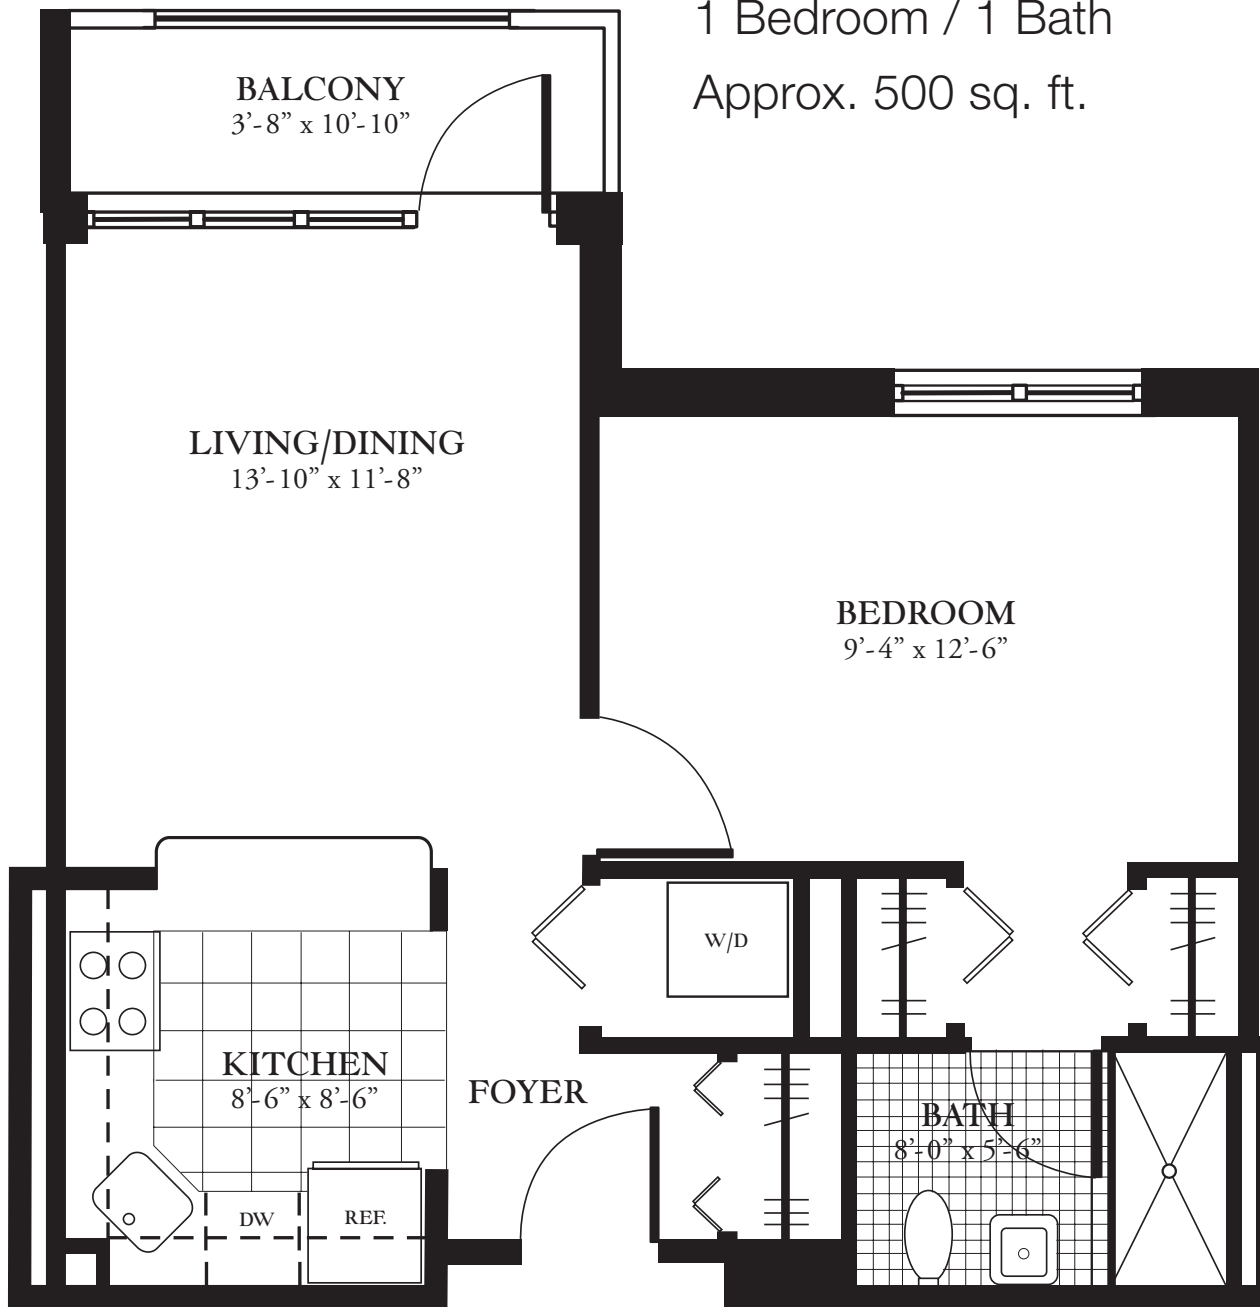

The Adirondack

1 Bedroom / 1 Bath

Approx. 500 sq. ft.

214 Harriman Drive | Goshen, NY 10924

www.glenardenny.com/mail

1.800.914.4051

info@GlenArdenNY.com

The dimensions, sizes, configurations, and other information contained on these drawings are meant to be illustrative only. Interior dimensions are shown and may vary from unit to unit.

The Catskill

1 Bedroom Deluxe / 1 Bath

Approx. 700 sq. ft.

214 Harriman Drive | Goshen, NY 10924

www.glenardenny.com/mail

1.800.914.4051

info@GlenArdenNY.com

The dimensions, sizes, configurations, and other information contained on these drawings are meant to be illustrative only. Interior dimensions are shown and may vary from unit to unit.

The Erie

1 Bedroom w/Den / 1-1/2 Baths
Approx. 860 sq. ft.

214 Harriman Drive | Goshen, NY 10924

www.glenardenny.com/mail

1.800.914.4051

info@GlenArdenNY.com

The dimensions, sizes, configurations, and other information contained on these drawings are meant to be illustrative only. Interior dimensions are shown and may vary from unit to unit.

The Hudson

1 Bedroom w/Den / 1-1/2 Baths
Approx. 860 sq. ft.

214 Harriman Drive | Goshen, NY 10924

www.glenardenny.com/mail

1.800.914.4051

info@GlenArdenNY.com

The dimensions, sizes, configurations, and other information contained on these drawings are meant to be illustrative only. Interior dimensions are shown and may vary from unit to unit.