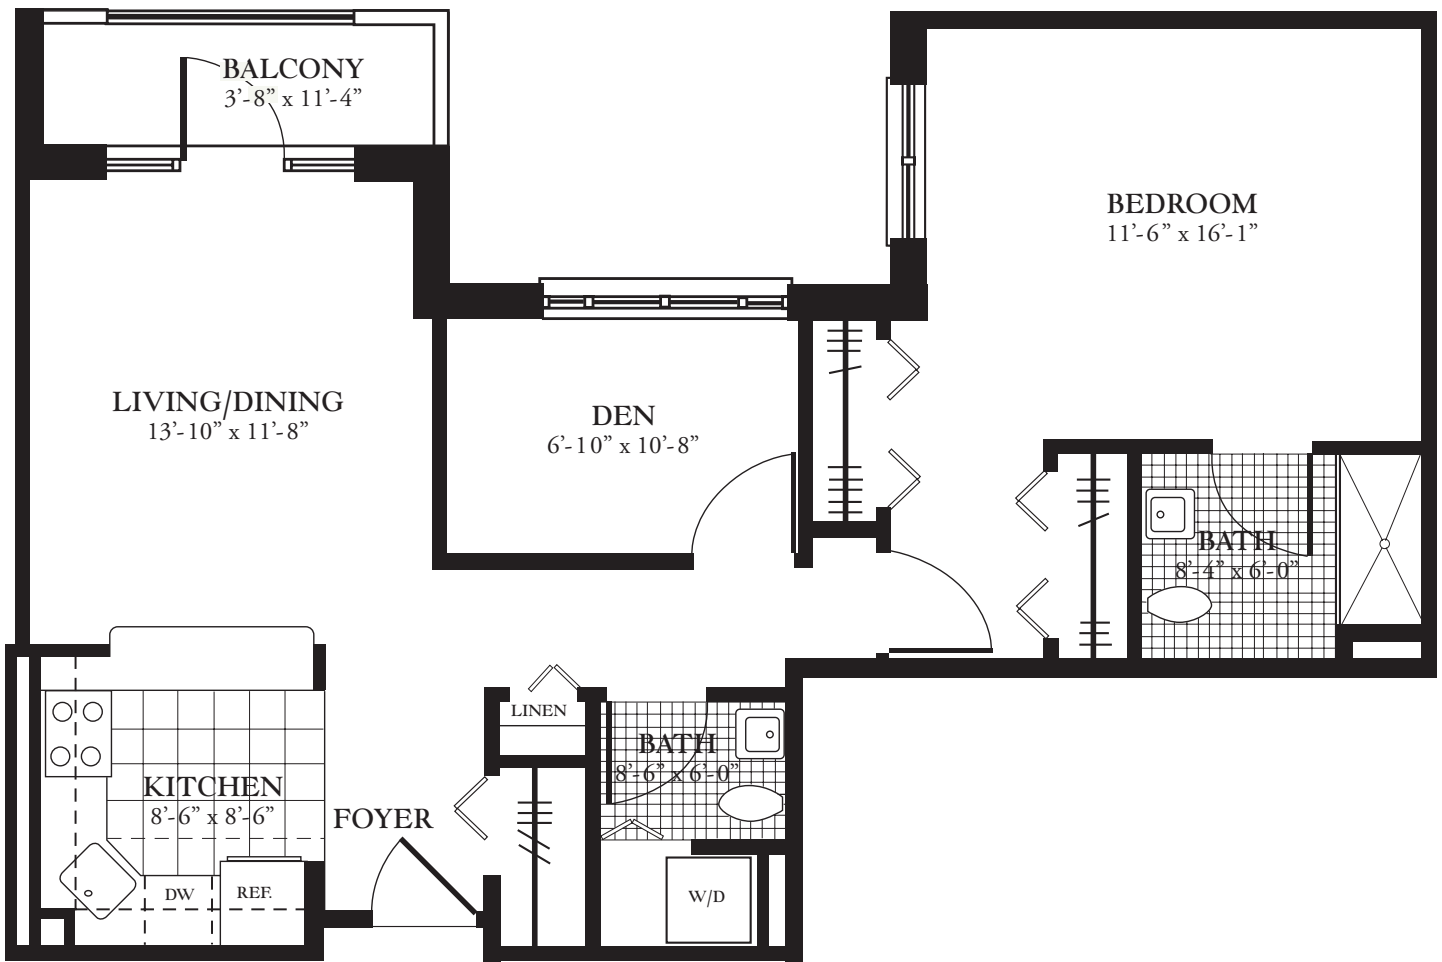

The Adirondack

1 Bedroom / 1 Bath

Approx. 500 sq. ft.

214 Harriman Drive | Goshen, NY 10924

www.glenardenny.com/mail

1.800.914.4051

info@GlenArdenNY.com

The dimensions, sizes, configurations, and other information contained on these drawings are meant to be illustrative only. Interior dimensions are shown and may vary from unit to unit.

The Catskill

1 Bedroom Deluxe / 1 Bath

Approx. 700 sq. ft.

214 Harriman Drive | Goshen, NY 10924

www.glenardenny.com/mail

1.800.914.4051

info@GlenArdenNY.com

The dimensions, sizes, configurations, and other information contained on these drawings are meant to be illustrative only. Interior dimensions are shown and may vary from unit to unit.

The Erie

1 Bedroom w/Den / 1-1/2 Baths
Approx. 860 sq. ft.

214 Harriman Drive | Goshen, NY 10924

www.glenardenny.com/mail

1.800.914.4051

info@GlenArdenNY.com

The dimensions, sizes, configurations, and other information contained on these drawings are meant to be illustrative only. Interior dimensions are shown and may vary from unit to unit.

The Hudson

1 Bedroom w/Den / 1-1/2 Baths
Approx. 860 sq. ft.

214 Harriman Drive | Goshen, NY 10924

www.glenardenny.com/mail

1.800.914.4051

info@GlenArdenNY.com

The dimensions, sizes, configurations, and other information contained on these drawings are meant to be illustrative only. Interior dimensions are shown and may vary from unit to unit.