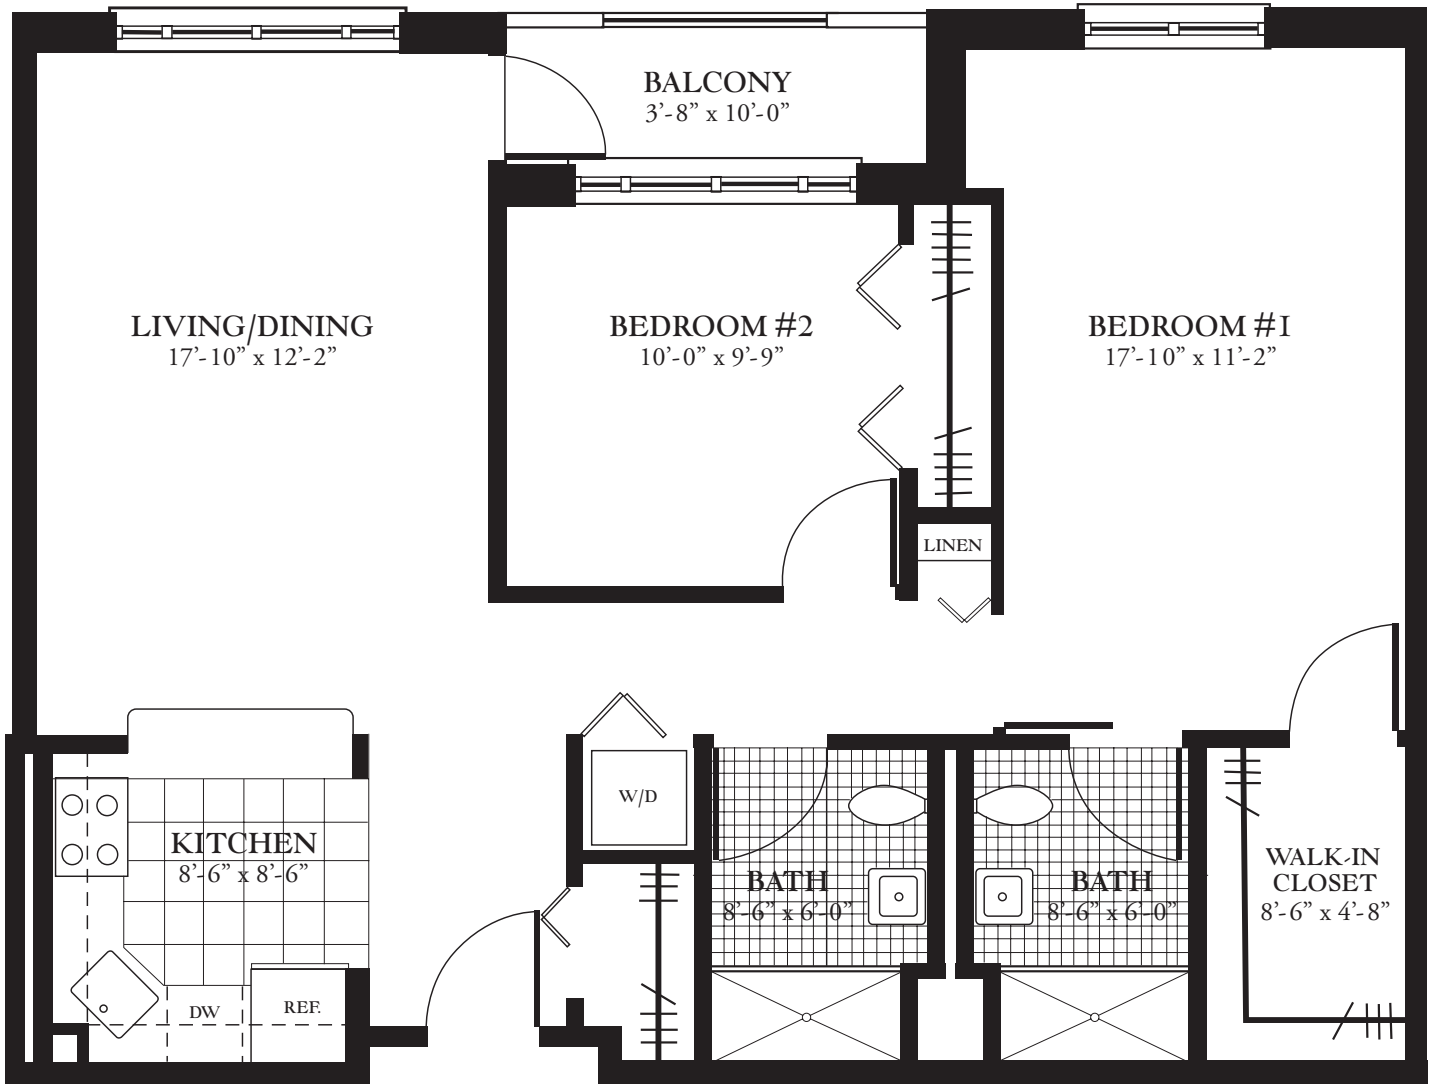

The Adirondack

1 Bedroom / 1 Bath

Approx. 500 sq. ft.

214 Harriman Drive | Goshen, NY 10924

www.glenardenny.com/mail

1.800.914.4051

info@GlenArdenNY.com

The dimensions, sizes, configurations, and other information contained on these drawings are meant to be illustrative only. Interior dimensions are shown and may vary from unit to unit.

The Erie

1 Bedroom w/Den / 1-1/2 Baths
Approx. 860 sq. ft.

214 Harriman Drive | Goshen, NY 10924

www.glenardenny.com/mail

1.800.914.4051

info@GlenArdenNY.com

The dimensions, sizes, configurations, and other information contained on these drawings are meant to be illustrative only. Interior dimensions are shown and may vary from unit to unit.

The Hudson

1 Bedroom w/Den / 1-1/2 Baths
Approx. 860 sq. ft.

214 Harriman Drive | Goshen, NY 10924

www.glenardenny.com/mail

1.800.914.4051

info@GlenArdenNY.com

The dimensions, sizes, configurations, and other information contained on these drawings are meant to be illustrative only. Interior dimensions are shown and may vary from unit to unit.

The Niagara

2 Bedrooms / 2 Baths

Approx. 1,000 sq. ft.

214 Harriman Drive | Goshen, NY 10924

www.glenardenny.com/mail

1.800.914.4051

info@GlenArdenNY.com

The dimensions, sizes, configurations, and other information contained on these drawings are meant to be illustrative only. Interior dimensions are shown and may vary from unit to unit.