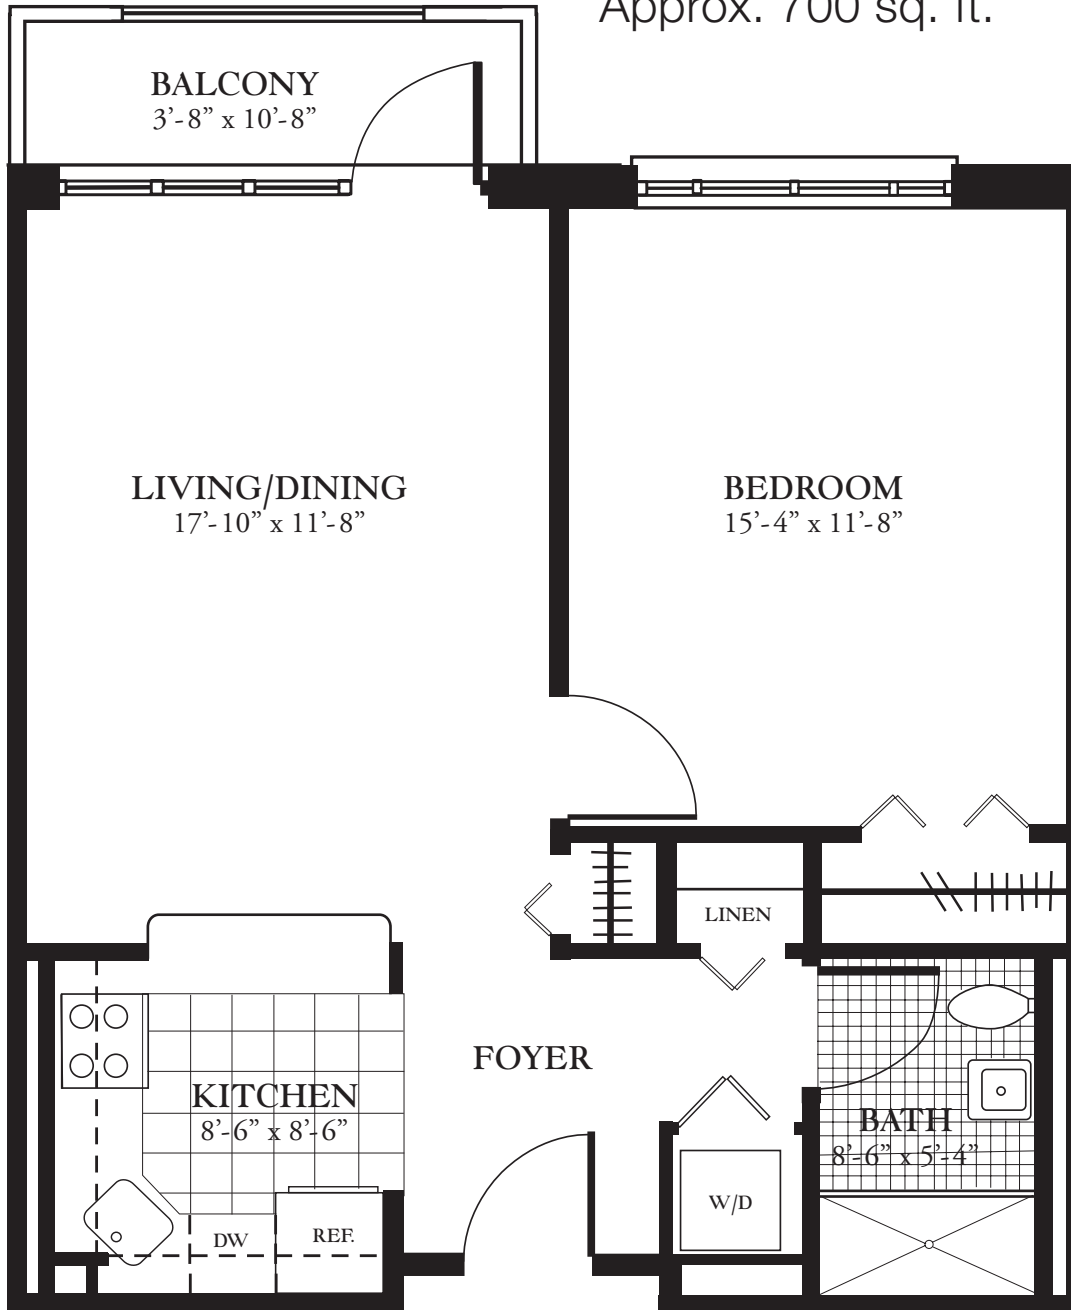

The Adirondack

1 Bedroom / 1 Bath

Approx. 500 sq. ft.

214 Harriman Drive | Goshen, NY 10924

www.glenardenny.com/mail

1.800.914.4051

info@GlenArdenNY.com

The dimensions, sizes, configurations, and other information contained on these drawings are meant to be illustrative only. Interior dimensions are shown and may vary from unit to unit.

The Catskill

1 Bedroom Deluxe / 1 Bath

Approx. 700 sq. ft.

214 Harriman Drive | Goshen, NY 10924

www.glenardenny.com/mail

1.800.914.4051

info@GlenArdenNY.com

The dimensions, sizes, configurations, and other information contained on these drawings are meant to be illustrative only. Interior dimensions are shown and may vary from unit to unit.

The Erie

1 Bedroom w/Den / 1-1/2 Baths
Approx. 860 sq. ft.

214 Harriman Drive | Goshen, NY 10924

www.glenardenny.com/mail

1.800.914.4051

info@GlenArdenNY.com

The dimensions, sizes, configurations, and other information contained on these drawings are meant to be illustrative only. Interior dimensions are shown and may vary from unit to unit.

The Hudson

1 Bedroom w/Den / 1-1/2 Baths
Approx. 860 sq. ft.

214 Harriman Drive | Goshen, NY 10924

www.glenardenny.com/mail

1.800.914.4051

info@GlenArdenNY.com

The dimensions, sizes, configurations, and other information contained on these drawings are meant to be illustrative only. Interior dimensions are shown and may vary from unit to unit.