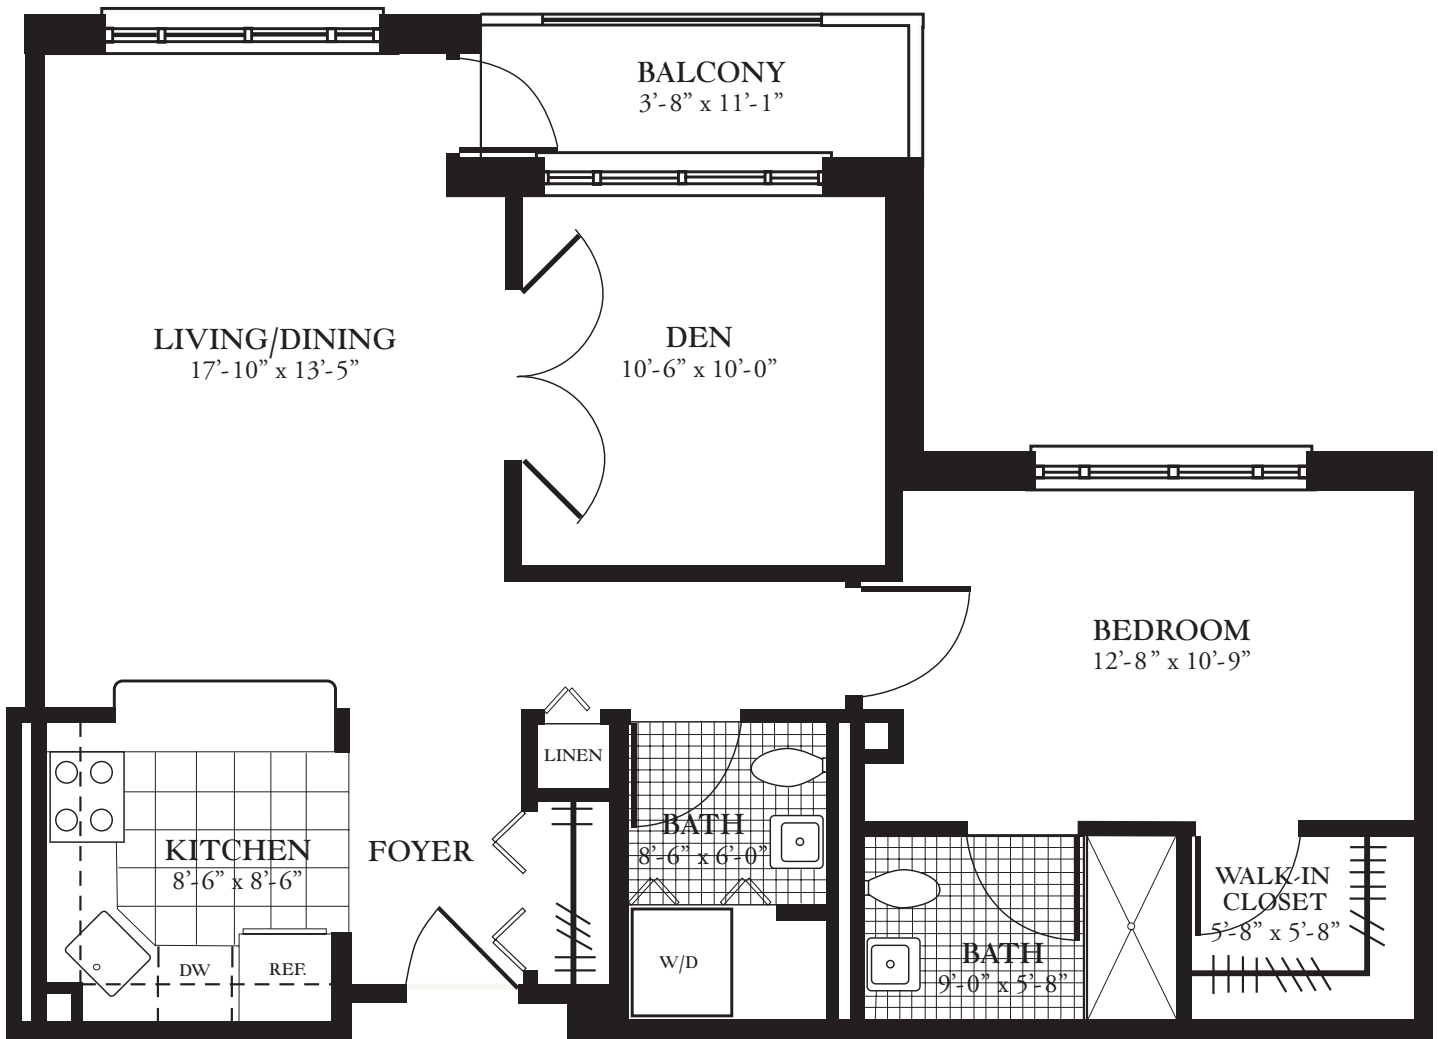

The Adirondack

1 Bedroom / 1 Bath

Approx. 500 sq. ft.

214 Harriman Drive | Goshen, NY 10924

www.glenardenny.com/mail

1.800.914.4051

info@GlenArdenNY.com

The dimensions, sizes, configurations, and other information contained on these drawings are meant to be illustrative only. Interior dimensions are shown and may vary from unit to unit.

The Catskill

1 Bedroom Deluxe / 1 Bath

Approx. 700 sq. ft.

214 Harriman Drive | Goshen, NY 10924

www.glenardenny.com/mail

1.800.914.4051

info@GlenArdenNY.com

The dimensions, sizes, configurations, and other information contained on these drawings are meant to be illustrative only. Interior dimensions are shown and may vary from unit to unit.

The Erie

1 Bedroom w/Den / 1-1/2 Baths
Approx. 860 sq. ft.

214 Harriman Drive | Goshen, NY 10924

www.glenardenny.com/mail

1.800.914.4051

info@GlenArdenNY.com

The dimensions, sizes, configurations, and other information contained on these drawings are meant to be illustrative only. Interior dimensions are shown and may vary from unit to unit.

The Hudson

1 Bedroom w/Den / 1-1/2 Baths
Approx. 860 sq. ft.

214 Harriman Drive | Goshen, NY 10924

www.glenardenny.com/mail

1.800.914.4051

info@GlenArdenNY.com

The dimensions, sizes, configurations, and other information contained on these drawings are meant to be illustrative only. Interior dimensions are shown and may vary from unit to unit.