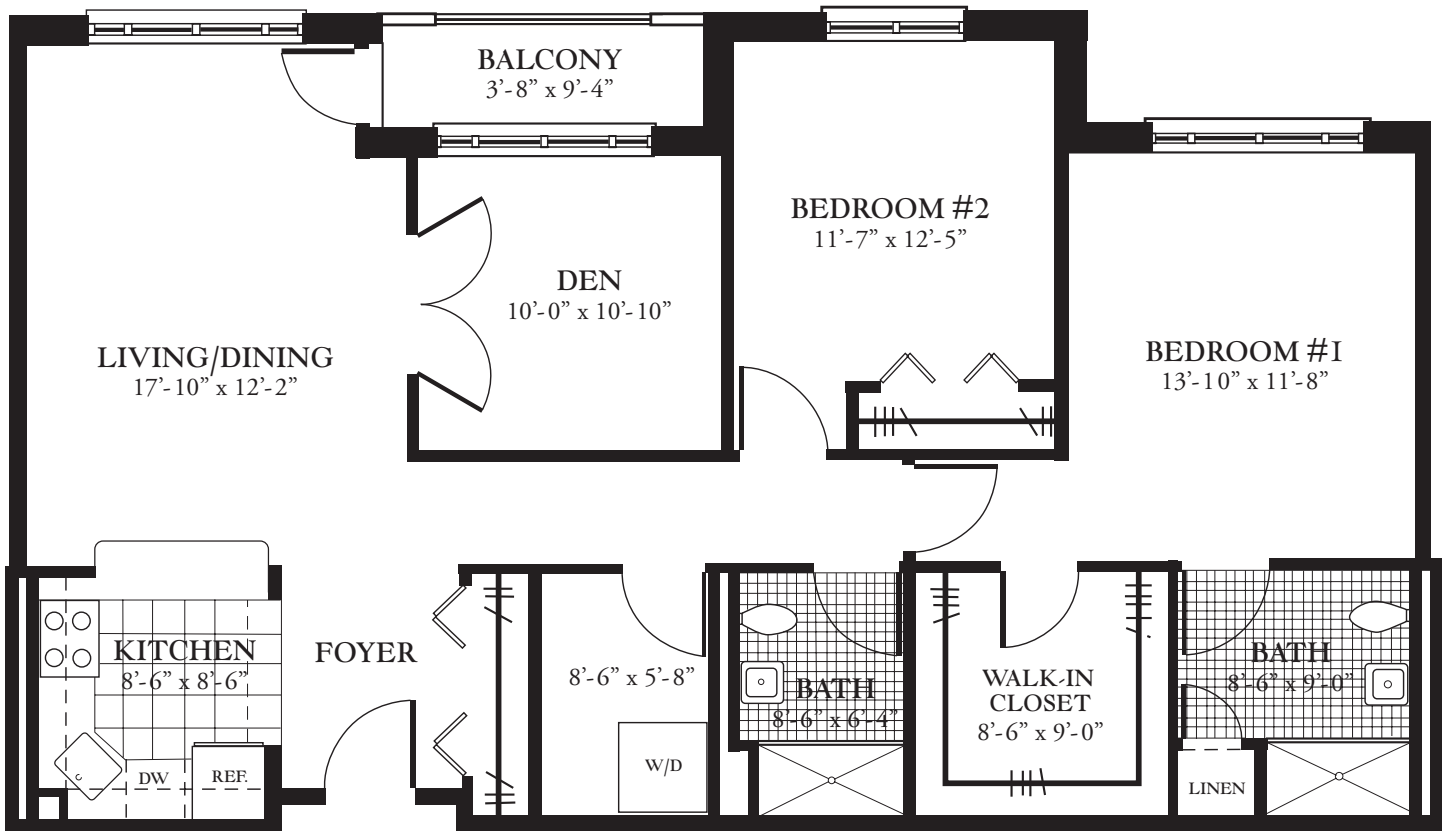

The Erie

1 Bedroom w/Den / 1-1/2 Baths
Approx. 860 sq. ft.

214 Harriman Drive | Goshen, NY 10924

www.glenardenny.com/mail

1.800.914.4051

info@GlenArdenNY.com

The dimensions, sizes, configurations, and other information contained on these drawings are meant to be illustrative only. Interior dimensions are shown and may vary from unit to unit.

The Hudson

1 Bedroom w/Den / 1-1/2 Baths
Approx. 860 sq. ft.

214 Harriman Drive | Goshen, NY 10924

www.glenardenny.com/mail

1.800.914.4051

info@GlenArdenNY.com

The dimensions, sizes, configurations, and other information contained on these drawings are meant to be illustrative only. Interior dimensions are shown and may vary from unit to unit.

The Niagara

2 Bedrooms / 2 Baths

Approx. 1,000 sq. ft.

214 Harriman Drive | Goshen, NY 10924

www.glenardenny.com/mail

1.800.914.4051

info@GlenArdenNY.com

The dimensions, sizes, configurations, and other information contained on these drawings are meant to be illustrative only. Interior dimensions are shown and may vary from unit to unit.

The **St. Lawrence**

2 Bedrooms w/Den / 2 Baths

Approx. 1,240 sq. ft.

214 Harriman Drive | Goshen, NY 10924

www.glenardenny.com/mail

1.800.914.4051

info@GlenArdenNY.com

The dimensions, sizes, configurations, and other information contained on these drawings are meant to be illustrative only. Interior dimensions are shown and may vary from unit to unit.