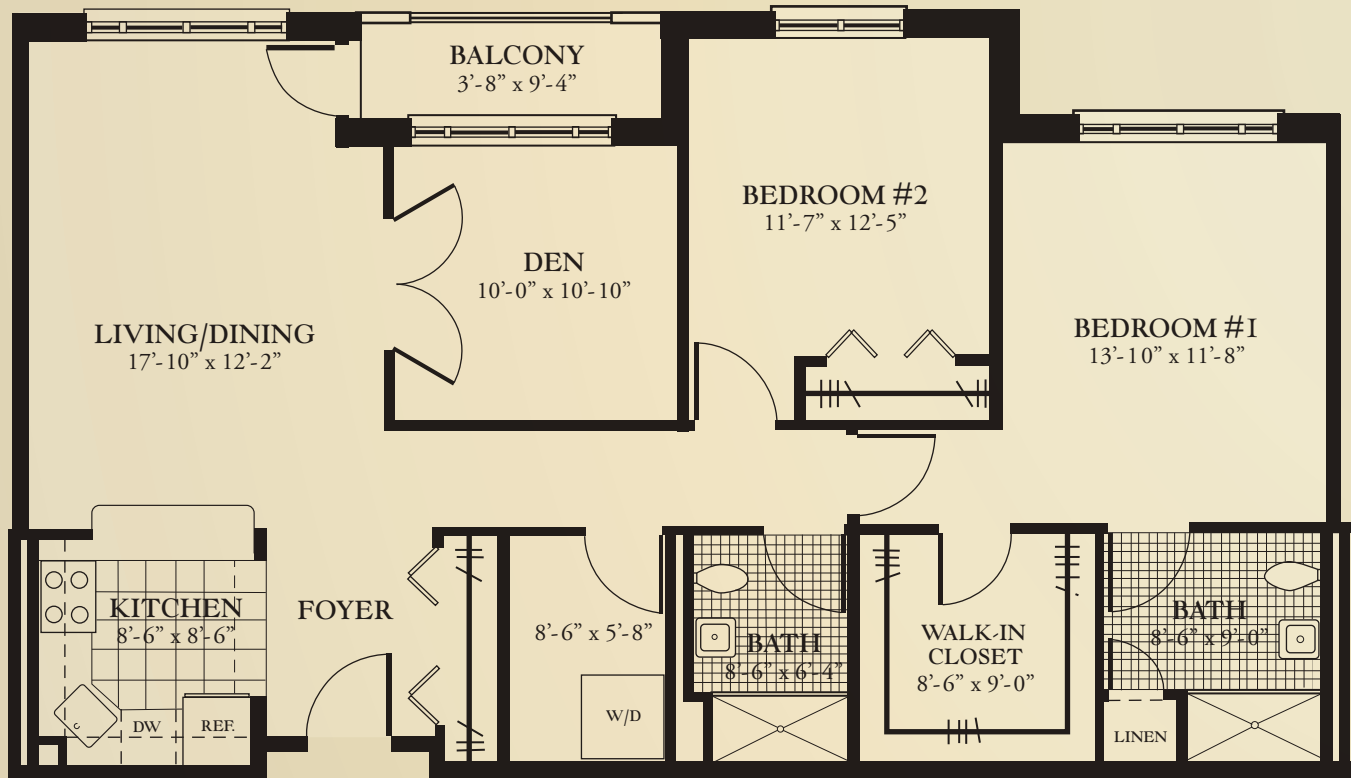

# The Erie

1 BEDROOM WITH DEN / 1-1/2 BATHS  
APPROX. 860 SQUARE FEET

214 Harriman Drive | Goshen, NY 10924 | 1(800) 914-4051  
GlenArdenNY.com | info@GlenArdenNY.com

# The Hudson

1 BEDROOM WITH DEN / 1-1/2 BATHS  
APPROX. 860 SQUARE FEET

214 Harriman Drive | Goshen, NY 10924 | 1(800) 914-4051  
GlenArdenNY.com | info@GlenArdenNY.com

# The Niagara

2 BEDROOM / 2 BATH  
APPROX. 1,000 SQUARE FEET

214 Harriman Drive | Goshen, NY 10924 | 1(800) 914-4051  
GlenArdenNY.com | info@GlenArdenNY.com

# The St. Lawrence

2 BEDROOM WITH DEN / 2 BATH  
APPROX. 1,240 SQUARE FEET

214 Harriman Drive | Goshen, NY 10924 | 1(800) 914-4051  
GlenArdenNY.com | info@GlenArdenNY.com