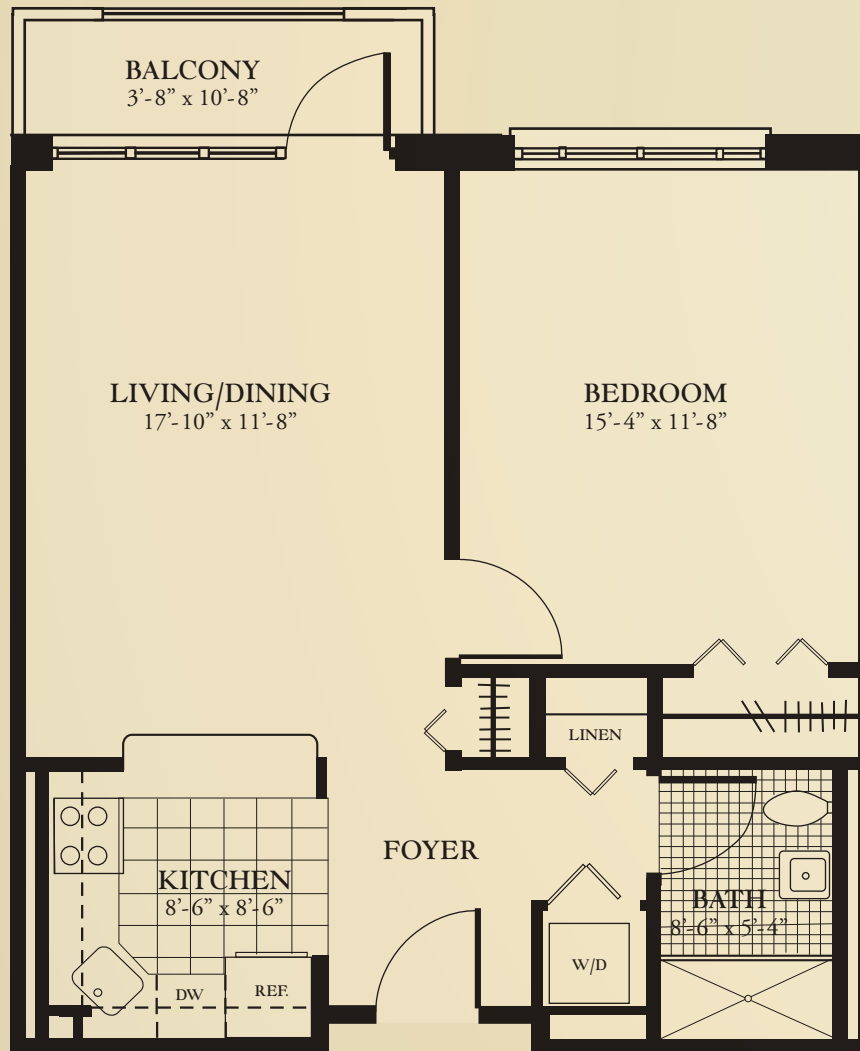

# The Adirondack

1 BEDROOM / 1 BATH  
APPROX. 500 SQUARE FEET

  
GLEN ARDEN

214 Harriman Drive | Goshen, NY 10924 | 1(800) 914-4051  
GlenArdenNY.com | info@GlenArdenNY.com

# The Catskill

1 BEDROOM DELUXE / 1 BATH  
APPROX. 700 SQUARE FEET

214 Harriman Drive | Goshen, NY 10924 | 1(800) 914-4051  
GlenArdenNY.com | info@GlenArdenNY.com

# The Erie

1 BEDROOM WITH DEN / 1-1/2 BATHS  
APPROX. 860 SQUARE FEET

214 Harriman Drive | Goshen, NY 10924 | 1(800) 914-4051  
GlenArdenNY.com | info@GlenArdenNY.com

# The Hudson

1 BEDROOM WITH DEN / 1-1/2 BATHS  
APPROX. 860 SQUARE FEET

214 Harriman Drive | Goshen, NY 10924 | 1(800) 914-4051  
GlenArdenNY.com | info@GlenArdenNY.com