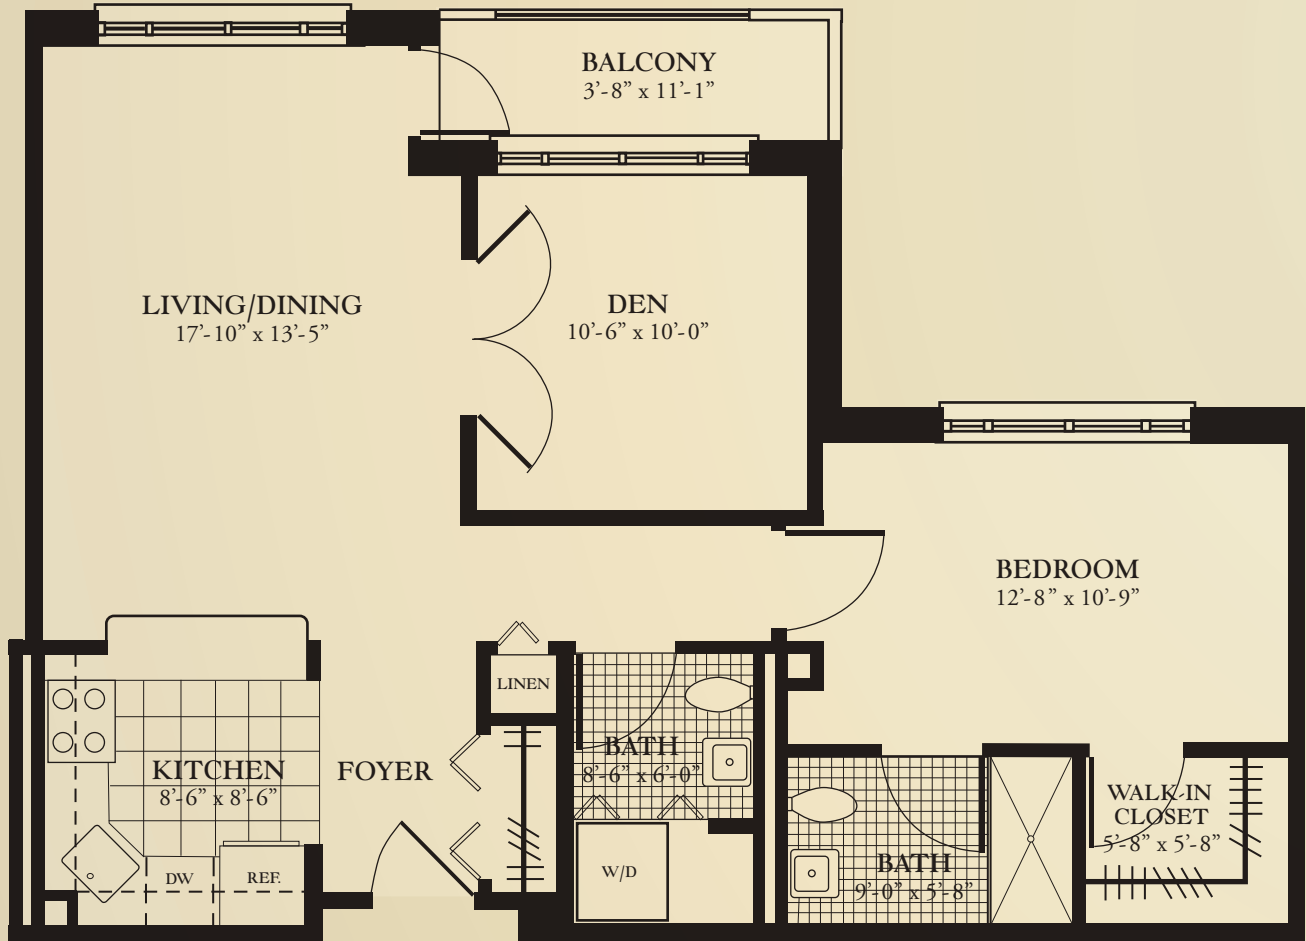

# The Adirondack

1 BEDROOM / 1 BATH  
APPROX. 500 SQUARE FEET

  
GLEN ARDEN

214 Harriman Drive | Goshen, NY 10924 | 1(800) 914-4051  
GlenArdenNY.com | info@GlenArdenNY.com

# The Catskill

1 BEDROOM DELUXE / 1 BATH  
APPROX. 700 SQUARE FEET

214 Harriman Drive | Goshen, NY 10924 | 1(800) 914-4051  
GlenArdenNY.com | info@GlenArdenNY.com

# The Erie

1 BEDROOM WITH DEN / 1-1/2 BATHS  
APPROX. 860 SQUARE FEET

214 Harriman Drive | Goshen, NY 10924 | 1(800) 914-4051  
GlenArdenNY.com | info@GlenArdenNY.com

# The Hudson

1 BEDROOM WITH DEN / 1-1/2 BATHS  
APPROX. 860 SQUARE FEET

214 Harriman Drive | Goshen, NY 10924 | 1(800) 914-4051  
GlenArdenNY.com | info@GlenArdenNY.com