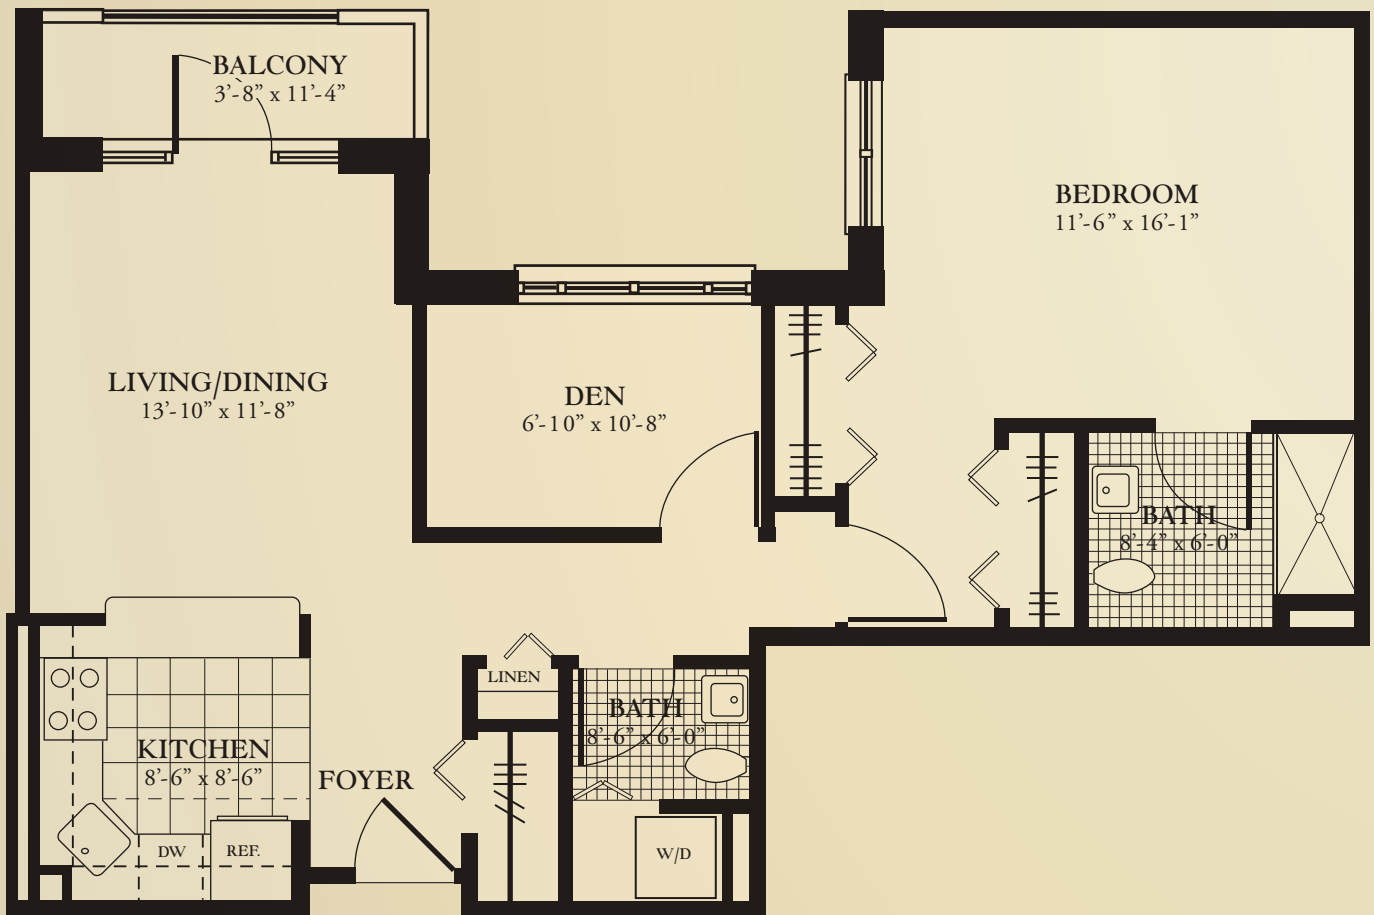

# The Erie

1 BEDROOM WITH DEN / 1-1/2 BATHS  
APPROX. 860 SQUARE FEET

214 Harriman Drive | Goshen, NY 10924 | 1(800) 914-4051  
GlenArdenNY.com | info@GlenArdenNY.com

# The Hudson

1 BEDROOM WITH DEN / 1-1/2 BATHS  
APPROX. 860 SQUARE FEET

214 Harriman Drive | Goshen, NY 10924 | 1(800) 914-4051  
GlenArdenNY.com | info@GlenArdenNY.com