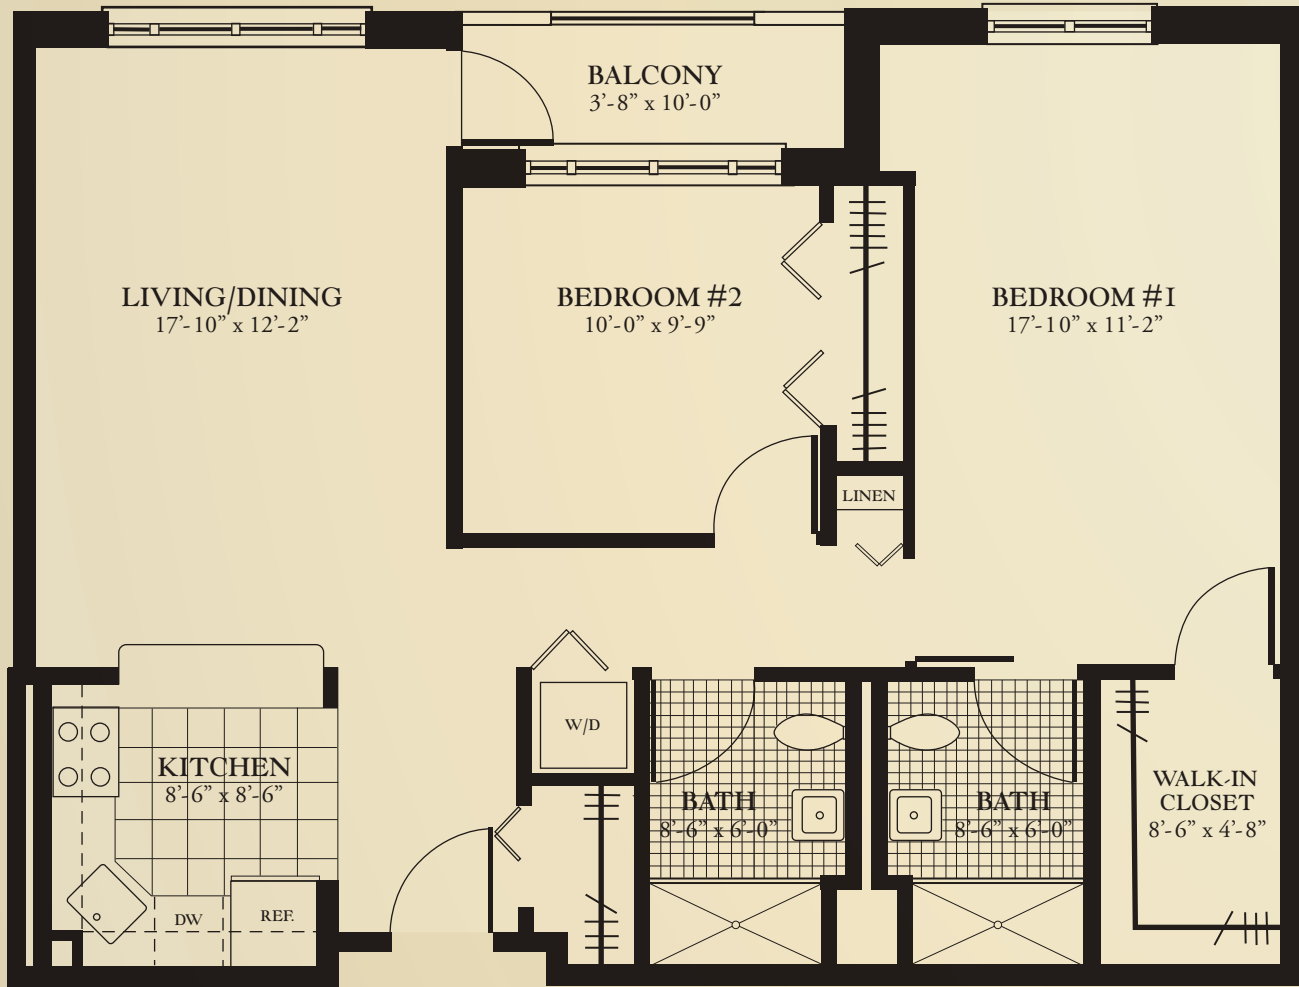

# The Erie

1 BEDROOM WITH DEN / 1-1/2 BATHS  
APPROX. 860 SQUARE FEET

214 Harriman Drive | Goshen, NY 10924 | 1(800) 914-4051  
GlenArdenNY.com | info@GlenArdenNY.com

# The Hudson

1 BEDROOM WITH DEN / 1-1/2 BATHS  
APPROX. 860 SQUARE FEET

214 Harriman Drive | Goshen, NY 10924 | 1(800) 914-4051  
GlenArdenNY.com | info@GlenArdenNY.com

# The Niagara

2 BEDROOM / 2 BATH  
APPROX. 1,000 SQUARE FEET

214 Harriman Drive | Goshen, NY 10924 | 1(800) 914-4051  
GlenArdenNY.com | info@GlenArdenNY.com